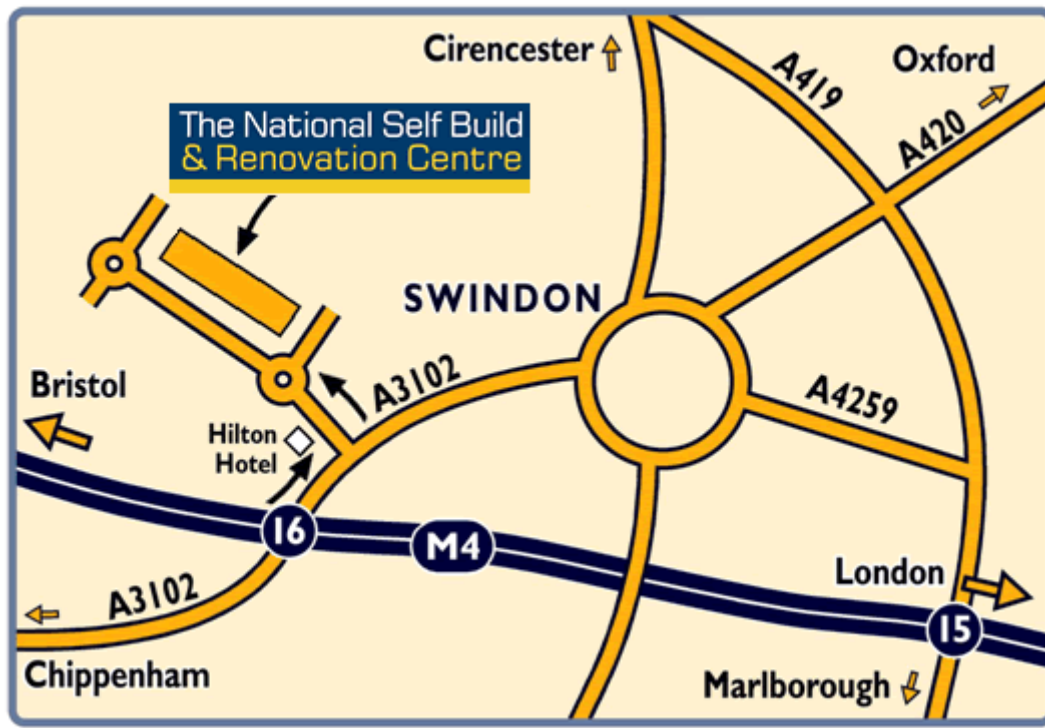

The National Self Build & Renovation Centre

- Located at Junction 16 of the M4 in West Swindon.

Directions:

- Leave the M4 at junction 16, signposted Swindon West, Wootton Bassett
- Take the exit marked A3102, Great Western Way, signposted Swindon
- Bear left onto Lydiard Fields
- Cross the small roundabout
- Buildstore National Self Build & Renovation Centre is located on your right hand side.